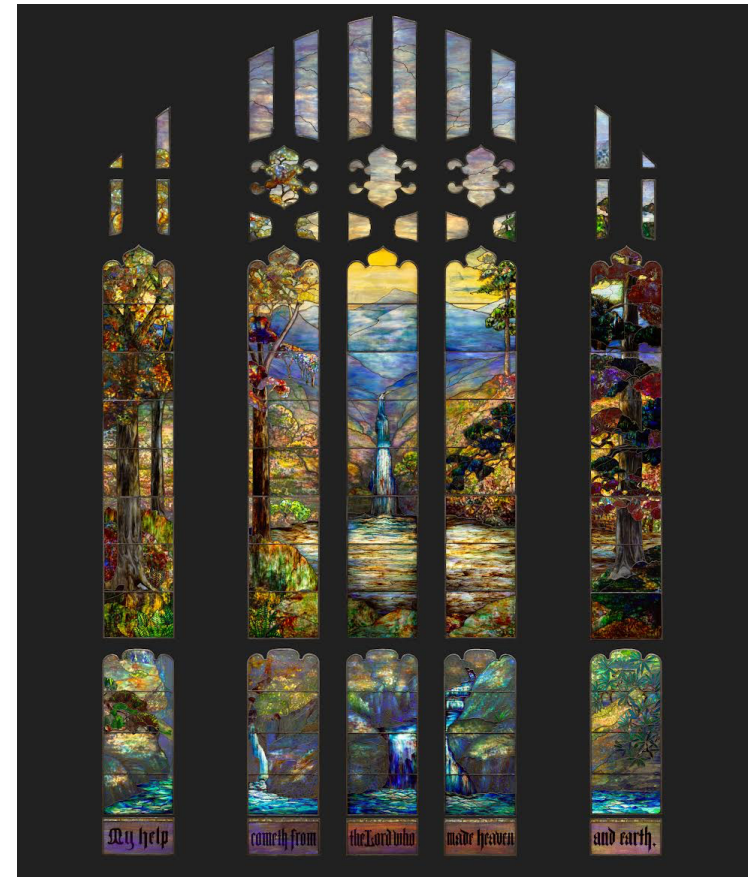

Dr. Elizabeth McGoey

A New Setting for Tiffany Glass: The Hartwell Memorial Window at the Art Institute of Chicago

Cover Image: Hartwell Memorial Window, 1917; design attributed to Agnes F. Northrop (American, 1857–1953); Tiffany Studios (American, 1902–1932); leaded glass; The Art Institute of Chicago
Find the full list of generous supporters of the Tiffany window at artic.edu.

DATE | **October 13, 2022**

TIME | 10:00 A.M. Lecture

NOTES

FINE ARTS SOCIETY OF PEORIA PRESENTS:

OCT
13
2022

Dr. Elizabeth McGoey
the Ann S. and Samuel M. Mencoﬀ Associate Curator of
Arts of the Americas at the Art Institute of Chicago

*A New Setting for Tiffany Glass: The Hartwell
Memorial Window at the Art Institute of Chicago*

Compiled by:

Peoria
Public
Library

107 NE Monroe Peoria IL 61602
309.497.2000 • www.peoriapubliclibrary.org